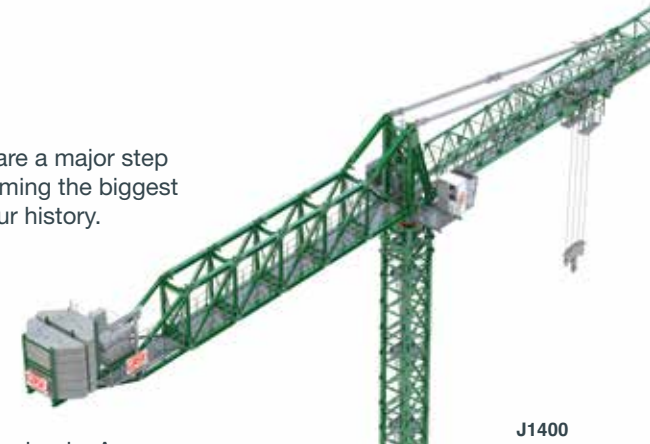

# The BIGGEST and the SMALLEST

Here we are again!. JASO will be present at BAUMA, the World's leading construction machinery exhibition. For JASO Tower Cranes, BAUMA has always been more than just an international trade show. Each exhibition is unique and the best platform to showcase our latest developments and solutions in lifting.

2019 is the year we are not only releasing the biggest cranes we ever manufactured, but also the smallest.

## The BIGGEST...

Our new J780PA and J1400 models are a major step in our forward-looking strategy, becoming the biggest tower cranes ever manufactured in our history.

J1400

### J780PA LUFFING PA SERIES

JASO's largest ever luffing crane. Designed to bring the best and latest available in lifting heavy loads in small spaces.

J780PA LUFFING PA SERIES		
Max. reach	Max. load	Tip load
70 m	75 t	5,700 kg